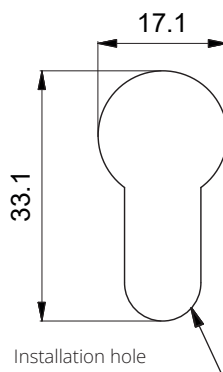

Series 1200

European profile cylinder lock RS7

Description

Electromechanical
Re-Programmable European
profile cylinder lock with all the
advantages of digital control for
professional applications

Technical specifications

Available dimensions

L	A	B
62	31	31
66	31	35
71	31	40
76	31	45
81	31	50
66	35	31
70	35	35
75	35	40
80	35	45
85	35	50
71	40	31
75	40	35
80	40	40
85	40	45
90	40	50
76	45	31
80	45	35
85	45	40
90	45	45
95	45	50
81	50	31
85	50	35
90	50	40
95	50	45
100	50	50