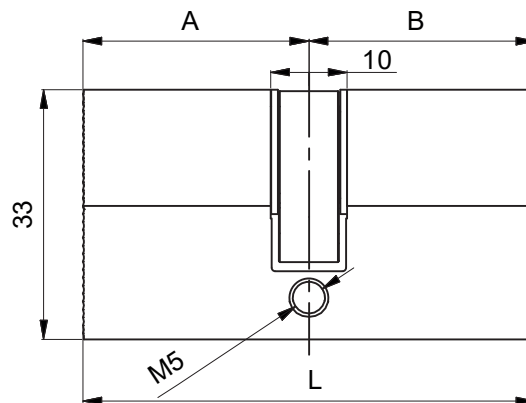

Series 1200

European profile cylinder lock RS7

Description

Electromechanical
Re-Programmable European
profile cylinder lock with all the
advantages of digital control for
professional applications

Technical specifications

Available dimensions

L	A	B
62	31	31
66	31	35
71	31	40
76	31	45
81	31	50
66	35	31
70	35	35
75	35	40
80	35	45
85	35	50
71	40	31
75	40	35
80	40	40
85	40	45
90	40	50
76	45	31
80	45	35
85	45	40
90	45	45
95	45	50
81	50	31
85	50	35
90	50	40
95	50	45
100	50	50