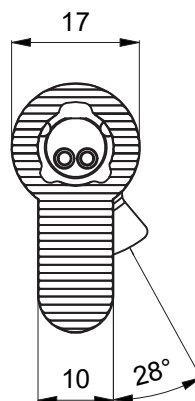

Series 1200

European profile cylinder lock RS7

Description

Electromechanical
Re-Programmable European
profile cylinder lock with all the
advantages of digital control for
professional applications

Technical specifications

Available dimensions

L	A	B
62	31	31
66	31	35
71	31	40
76	31	45
81	31	50
66	35	31
70	35	35
75	35	40
80	35	45
85	35	50
71	40	31
75	40	35
80	40	40
85	40	45
90	40	50
76	45	31
80	45	35
85	45	40
90	45	45
95	45	50
81	50	31
85	50	35
90	50	40
95	50	45
100	50	50