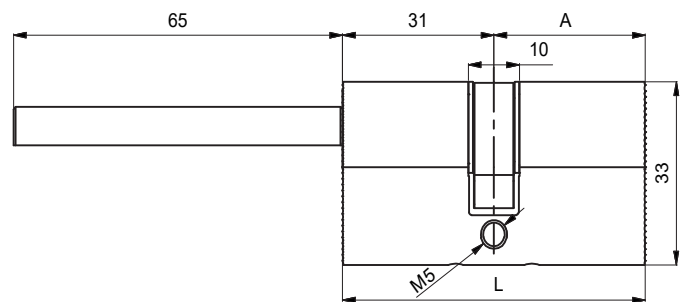

Series 1300

European profile cylinder lock RS7

Description

Electromechanical
Re-Programmable European
profile cylinder lock with all the
advantages of digital control for
professional applications

Technical specifications

Available dimensions

L	A
127	31
131	35
136	40
141	45
146	50