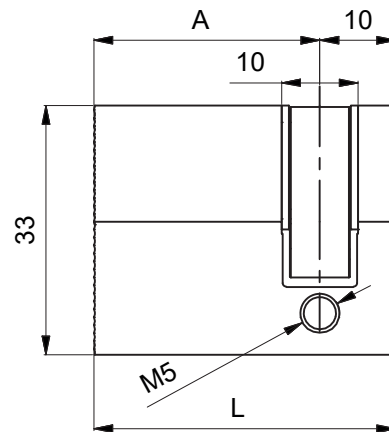

Series 1400

European profile cylinder lock RS7

Description

Electromechanical
Re-Programmable European
profile cylinder lock with all the
advantages of digital control for
professional applications

Technical specifications

Available dimensions

L	A
41	31
45	35
50	40
55	45
60	50