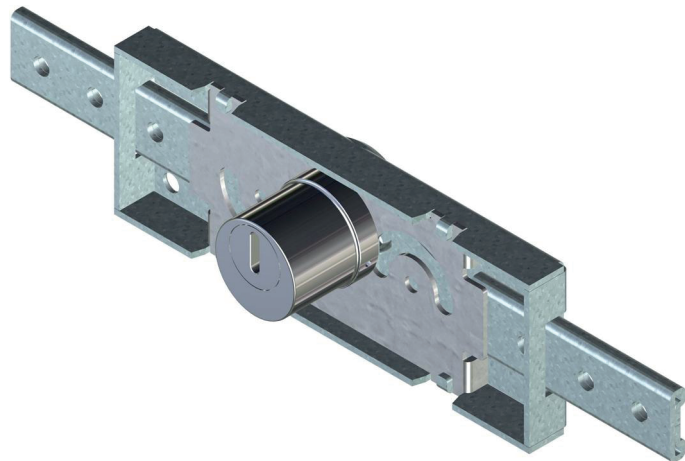

Series 2000

Model 2019 central RS1

Description

Mechanically Re-Programmable lock with 180° rotation for professional applications

Technical specifications

- System: mechanically Re-Programmable with 7 million different keys
- Body material: brass
- Rotation: 180° clockwise

Resistant to:

- Bumping
- Picking
- Drilling