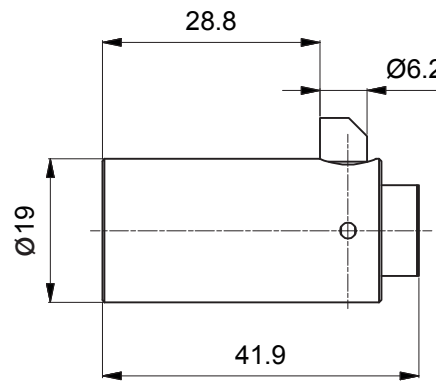

### Technical specifications

- System: mechanically Re-Programmable with 7 million different keys
- Body material: brass
- Rotation: 90° clockwise
- Spring-loaded latch
- Brass latch