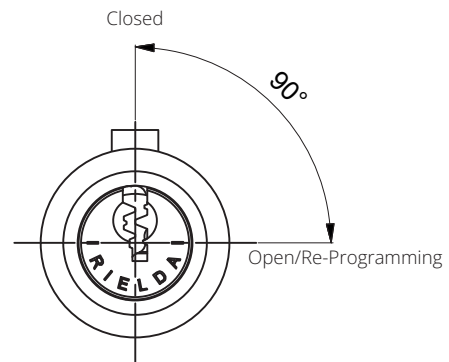

# Model 4014 RS1

## Description

Mechanically Re-Programmable security lock with 90° rotation for professional applications

## Technical specifications

- System: mechanically Re-Programmable with 7 million different keys
- Body material: brass
- Rotation: 90° clockwise
- Spring-loaded latch
- Steel latch