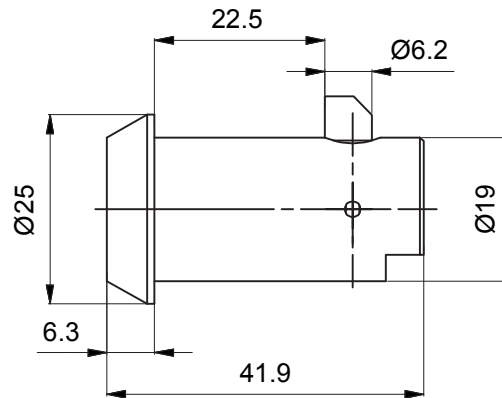

## Technical specifications

- System: mechanically Re-Programmable with 7 million different keys
- Body material: brass
- Rotation: 90° clockwise
- Spring-loaded latch
- Steel latch