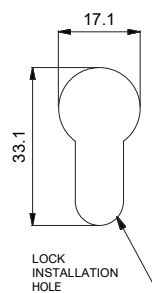

Series 1200

Model 1200A RS6

Description

Electronic Bluetooth lock for access management via smartphone with dedicated app, fully autonomous and without internet connection

Technical specifications

- Bluetooth Low Energy technology
- Management via mobile app
- Stand-alone operation (no cloud, no server)
- AES encryption
- Up to 200 users / 1000 stored events
- Sending of temporary digital keys
- Battery powered (over 100,000 cycles)
- Installation without wiring
- Protection rating: IP68

Available dimensions

L	A	B
149	31	31
153	31	35
158	31	40
163	31	45
168	31	50
153	35	31
157	35	35
162	35	40
167	35	45
172	35	50
158	40	31
162	40	35
167	40	40
172	40	45
177	40	50
163	45	31
167	45	35
172	45	40
177	45	45
182	45	50
168	50	31
172	50	35
177	50	40
182	50	45
187	50	50