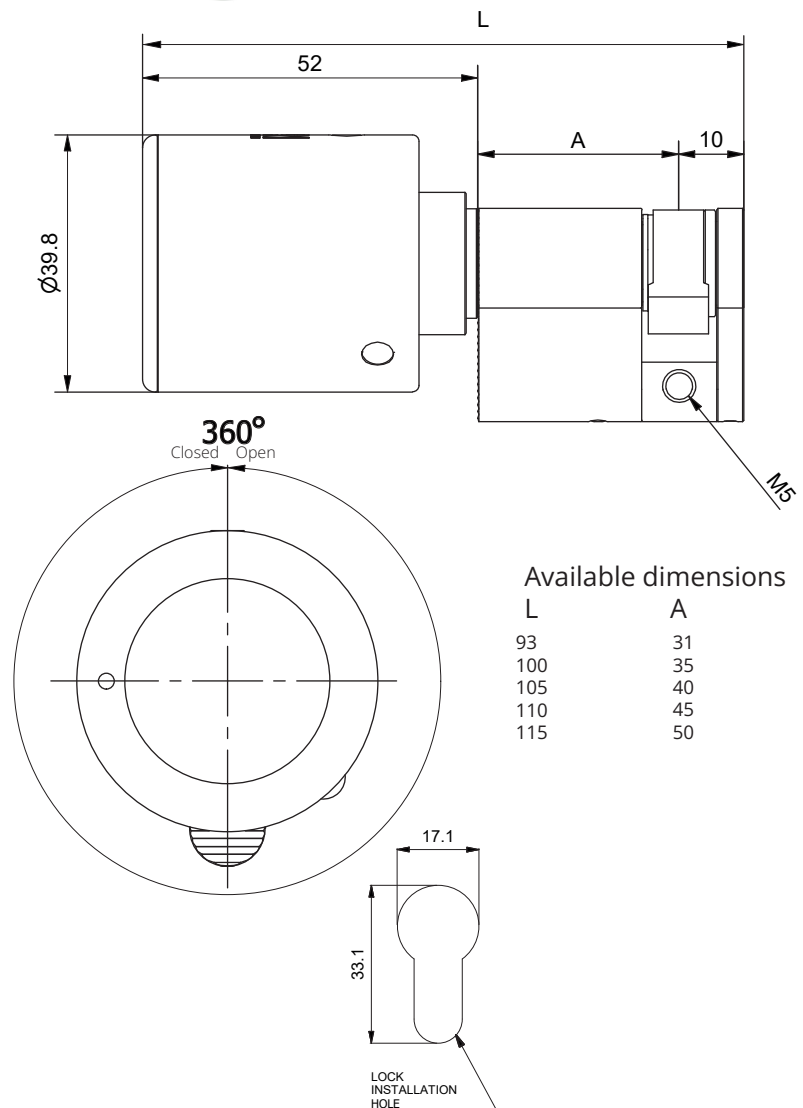

Technical specifications

- Bluetooth Low Energy technology
- Emergency opening via binary code
- Cloud platform
- User and permission management via software
- Real-time event log
- Temporary digital keys
- AES encryption
- Sending of temporary digital keys
- Battery powered (over 100,000 cycles)
- Installation without wiring
- Protection rating: IP68