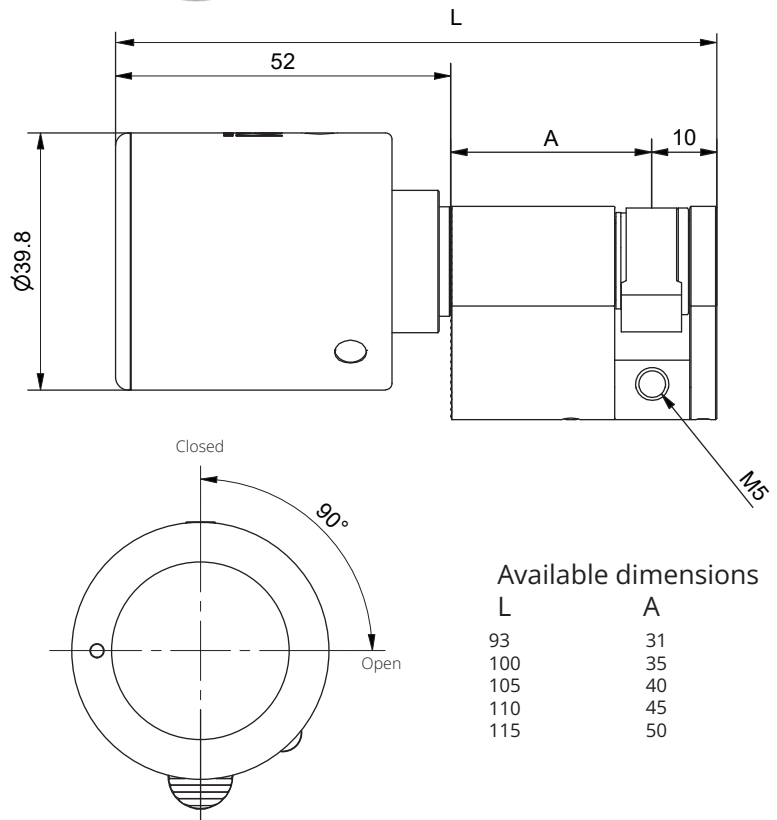

Series 1400

Model 1400 0-90° RS6

Description

Bluetooth electronic lock system for centralized management and real-time access authorization via smartphone with dedicated app and software

Technical specifications

Available dimensions

L	A
93	31
100	35
105	40
110	45
115	50

Resistant to:

- Cyber attacks (AES encryption)
- Network interruption (offline operation)